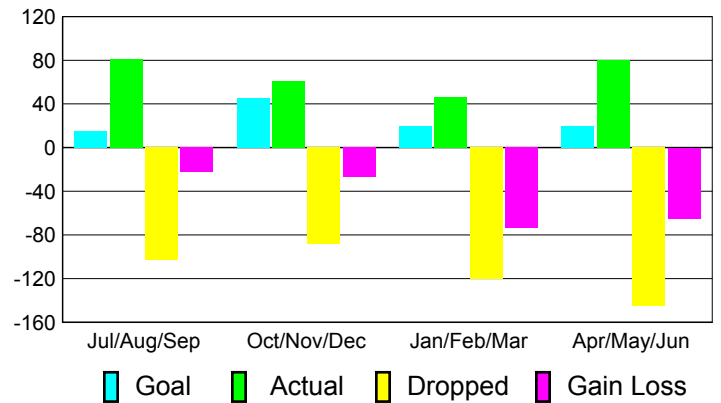

Membership Results 2010-2011

Goal, New, Dropped, Gain/Loss

Comparison of Membership Gain/Loss

Current Year Compared to the Previous Year