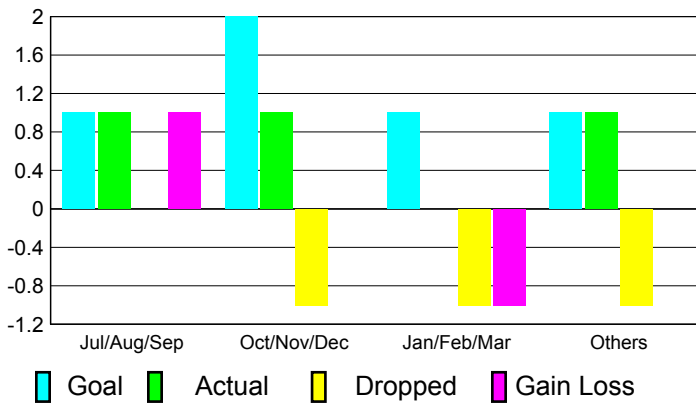

2010-2011 GMT Reports for District (or Undistricted) **District 2 X1**

GMT: **JOHN 'JACK' R FERGUSON** Location: **TEXAS**

GMT CA: **1**

CLUBS

Club Results
2010-2011

Clubs
2009-2010

Month	New Club Goal	Actual New Clubs	Actual Dropped Clubs	Gain/Loss of Clubs	Gain/Loss of Clubs
Jul/Aug/Sep	1	1	0	1	0
Oct/Nov/Dec	2	1	-1	0	1
Jan/Feb/Mar	1	0	-1	-1	0
Apr/May/June	1	1	-1	0	5
Totals	5	3	-3	0	6

Club Results 2010-2011

Goal, New, Dropped, Gain/Loss

Comparison of Club Gain/Loss

Current Year Compared to the Previous Year

YTD Status Quo Clubs 2010-2011

Status Quo Clubs Compared to Status Quo Members

MEMBERSHIP

Membership Results
2010-2011

Membership
2009-2010

Month	Net Memb Goal	Actual New Memb	Actual Dropped Memb	Gain/Loss of Memb	Gain/Loss of Memb
Jul/Aug/Sep	15	81	-103	-22	5
Oct/Nov/Dec	45	61	-88	-27	32
Jan/Feb/Mar	20	46	-120	-74	5
Apr/May/June	20	80	-145	-65	75
Totals	100	268	-456	-188	117