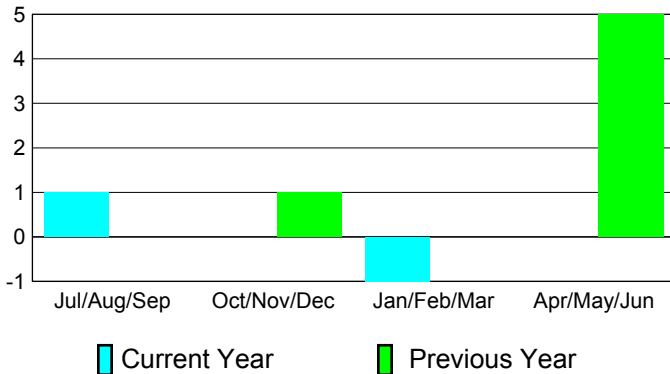

2010-2011 GMT Reports for District (or Undistricted) **District 2 X1**

GMT: **JOHN 'JACK' R FERGUSON** Location: **TEXAS**

GMT CA: **1**

CLUBS

Club Results
2010-2011

Clubs
2009-2010

Month	New Club Goal	Actual New Clubs	Actual Dropped Clubs	Gain/Loss of Clubs	Gain/Loss of Clubs
Jul/Aug/Sep	1	1	0	1	0
Oct/Nov/Dec	2	1	-1	0	1
Jan/Feb/Mar	1	0	-1	-1	0
Apr/May/June	1	1	-1	0	5
Totals	5	3	-3	0	6

Club Results 2010-2011

Goal, New, Dropped, Gain/Loss

Comparison of Club Gain/Loss

Current Year Compared to the Previous Year

YTD Status Quo Clubs 2010-2011

Status Quo Clubs Compared to Status Quo Members

MEMBERSHIP