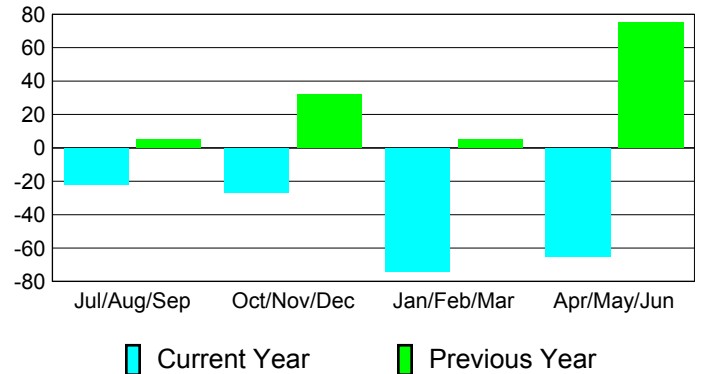

Membership Results
2010-2011

Membership
2009-2010

Month	Net Memb Goal	Actual New Memb	Actual Dropped Memb	Gain/Loss of Memb	Gain/Loss of Memb
Jul/Aug/Sep	15	81	-103	-22	5
Oct/Nov/Dec	45	61	-88	-27	32
Jan/Feb/Mar	20	46	-120	-74	5
Apr/May/June	20	80	-145	-65	75
Totals	100	268	-456	-188	117

Membership Results 2010-2011

Goal, New, Dropped, Gain/Loss

Comparison of Membership Gain/Loss

Current Year Compared to the Previous Year

Gender Comparison 2010-2011

Male

Female